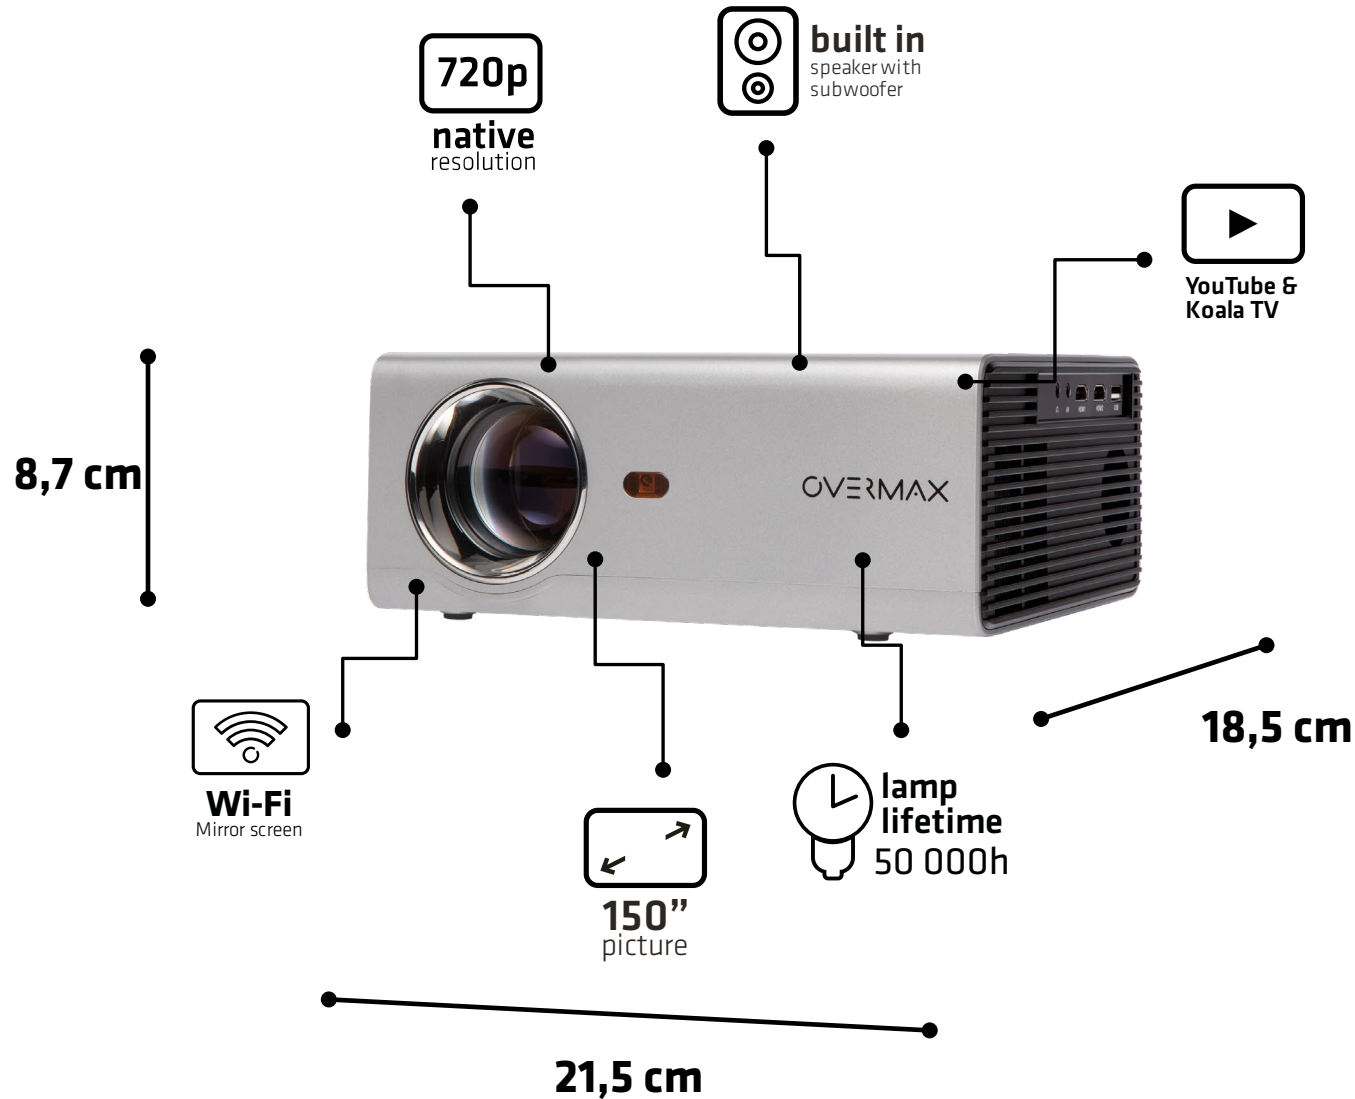

OVERMAX
You • unlimited

Multipic 3.5
LED projector

Functionality

- **HD 720p** native resolution
- Projection size **up to 150'**
- Lamp life up to **50,000 h**
- Brightness: 2,200 lumens (**180 ANSI lumens**)
- Wi-Fi / Mirror screen connectivity
- YouTube and Koala TV application
- Built-in **5 W** speaker **with subwoofer**

Set

- Projector
- Remote control
- Powercord
- HDMI cable
- AV RCA cable

Specification

- Contrast ratio **1500: 1**
- Image rotation **180°**
- Aspect ratio **16: 9 and 4: 3**
- HD resolution - **1280 x 720 px (1080 p support)**
- **LED 65 W** lamp
- 3-lens lens with glass arrangement
- Manual focus correction
- Image size **35 - 150 '**
- Noise intensity **<25 dB**
- Keystone effect correction - **15 ' manual correction**
- Inputs: 2 x HDMI, USB, VIDEO, AUDIO OUT, VGA, IR
- Product weight **1.5 kg**

EAN 5902581657619
30.5 x 22.5 x 12.5cm, 1.9 KG

EAN 12 pcs 5902581657626
46.5 x 41 x 63cm, 23.8 KG